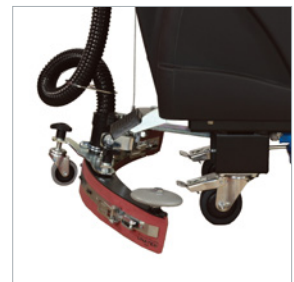

MAC SD430 COMPACT BULL

The Compact and Versatile Pedestrian Scrubber Drier

- Single brush pedestrian scrubber drier
- Brush assisted traction
- Heavy-duty build quality
- First class cleaning performance
- Compact and versatile

KEY SPECIFICATION

Battery Operated

430mm Scrubbing Width

780mm Squeegee Width

1,400m²/hr Cleaning Performance

Brush Assisted Traction

MAC SD430 COMPACT BULL

STANDARD FEATURES

- Reinforced polyethylene chassis & tank construction
- Manual brush assisted traction
- Robust rear traction wheels
- Large heavy duty steel brush head
- Brush motor with lifetime lubrication
- Ergonomic control panel with safety controls
- Heavy duty cast aluminium squeegee assembly
- Easy access to the solution tank for refilling
- Dirty water drain hose
- Water & detergent control lever
- Manual brush & squeegee lifting operation
- Drive handle with dead stop safety system
- Complete with PPL brushes, 2x wet batteries and battery charger

AREA OF USE

- Workshops
- Small Retail
- Supermarkets
- Factories
- Pedestrian Areas

MAC SD430 COMPACT BULL

Scrubbing Width	430mm
Squeegee Width	780mm
Cleaning Performance	1,400m ² per hour
Solution Tank Capacity	45lt
Recovery Tank Capacity	47lt
Brush Size	1 x 430mm
Brush Pressure	30kg
Brush Motor	1 x 24v, 400 watt
Suction Motor	1 x 24v, 480 watt
Drive Motor	1 x 24v, 180 watt
Drive System	Brush Assisted
Speed	0-3km/hr
Battery System	2 x 12v, 110ah Wet Batteries
Weight	120kg
Dimensions (h x w x d)	110 x 48 x 109cm